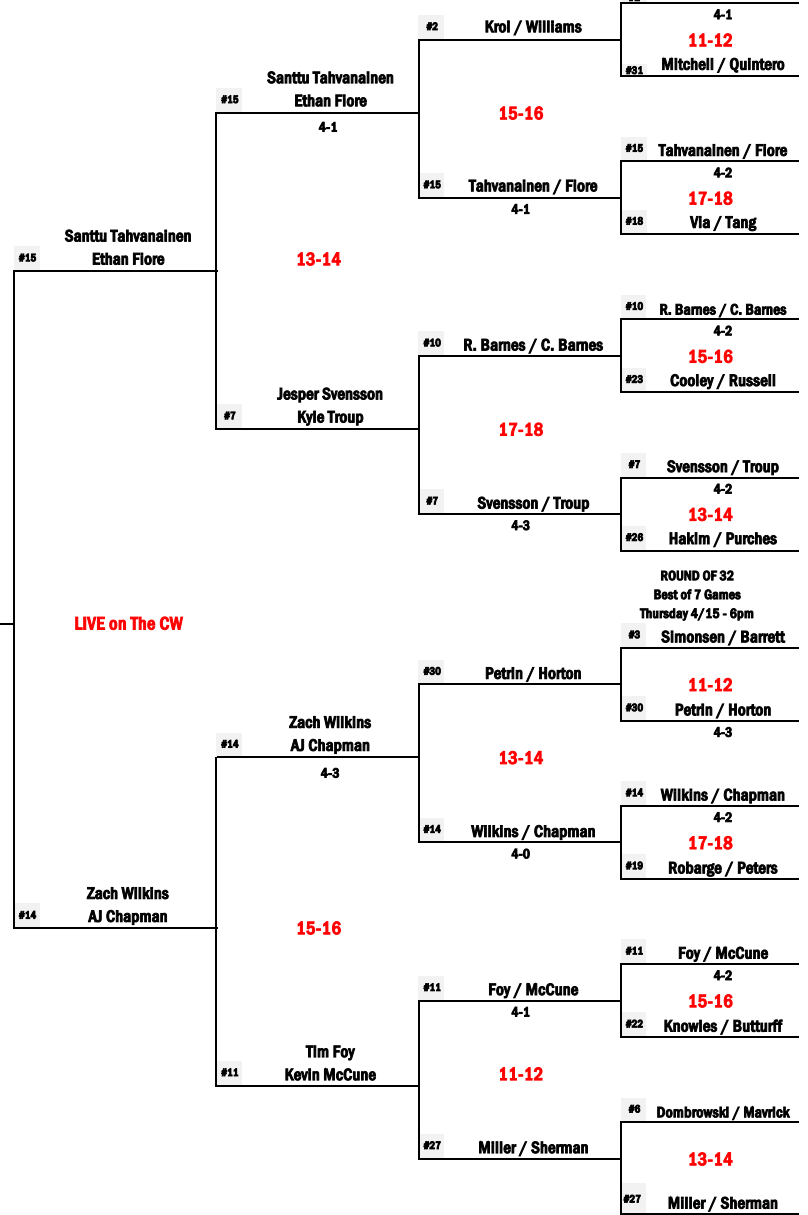

Owen's Craft Mixers
PBA Roth/Holman Doubles
Portland, ME

LIVE on The CW
Sunday April 18th at 4pm ET

CHAMPIONSHIP MATCH

VS

ROUND OF 32
Best of 7 Games
Thursday 4/15 - 9am

ROUND OF 16
Best of 7 Games
Friday 4/16 - 11am

ROUND OF 8
Best of 7 Games
Friday 4/16 - 7pm

ROUND OF 4
Single Game
Sunday 4/18 - 4pm
LIVE on The CW

LIVE on The CW

ROUND OF 4
Single Game
Sunday 4/18 - 4pm
LIVE on The CW

ROUND OF 8
Best of 7 Games
Friday 4/16 - 7pm

ROUND OF 16
Best of 7 Games
Friday 4/16 - 3pm

ROUND OF 32
Best of 7 Games
Thursday 4/15 - 3pm

LIVE on The CW