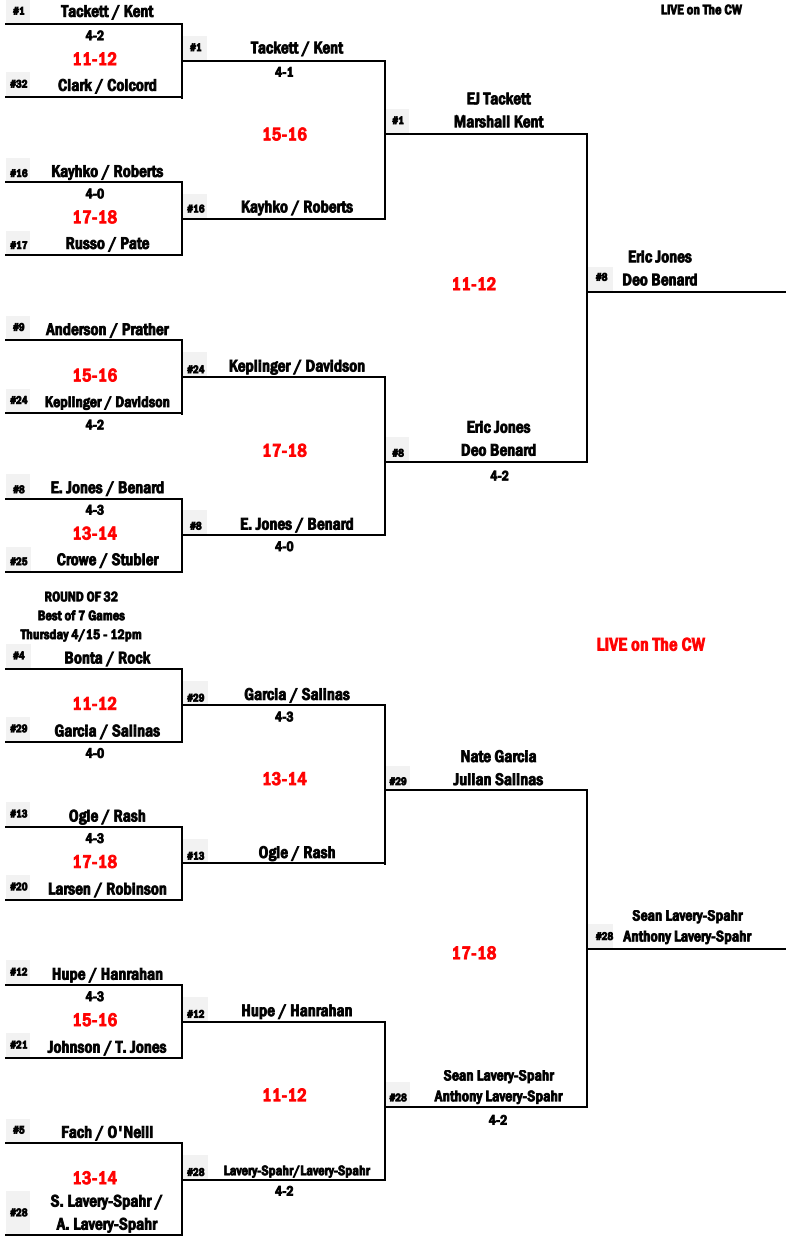

Owen's Craft Mixers
PBA Roth/Holman Doubles
Portland, ME

LIVE on The CW
Sunday April 18th at 4pm ET

CHAMPIONSHIP MATCH

VS

ROUND OF 32
Best of 7 Games
Thursday 4/15 - 9am

ROUND OF 16
Best of 7 Games
Friday 4/16 - 11am

ROUND OF 8
Best of 7 Games
Friday 4/16 - 7pm

ROUND OF 4
Single Game
Sunday 4/18 - 4pm
LIVE on The CW

LIVE on The CW

ROUND OF 4
Single Game
Sunday 4/18 - 4pm
LIVE on The CW

ROUND OF 8
Best of 7 Games
Friday 4/16 - 7pm

ROUND OF 16
Best of 7 Games
Friday 4/16 - 3pm

ROUND OF 32
Best of 7 Games
Thursday 4/15 - 3pm

LIVE on The CW