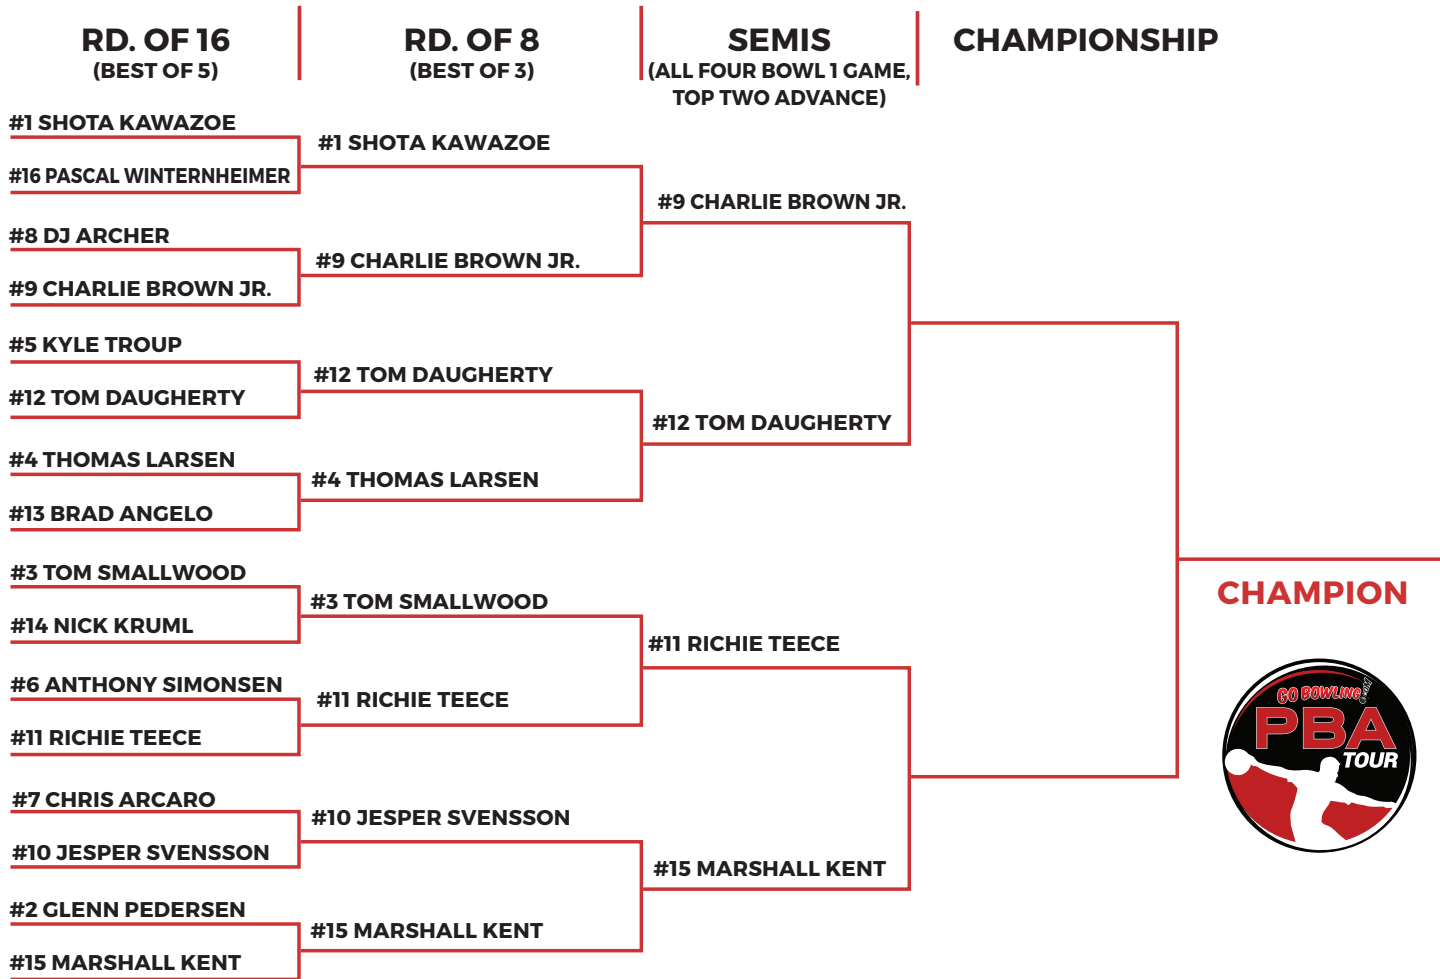

PBA SHARK CHAMPIONSHIP PRES. BY XTRA FRAME

WATCH LIVE ON **XF**
XTRAFRAME.TV

PBA
Shark 45
24.43 ml
Ratio 2.35 : 1

PBA SHARK CHAMPIONSHIP
pres. by Xtra Frame

WEDNESDAY, NOV. 15

Round of 16 - 6:30 p.m. ET
Round of 8 - 9 p.m. ET
LIVE on Xtra Frame

SATURDAY, NOV. 18

Finals - 5:30 p.m. ET
LIVE on ESPN3

SUNDAY, DEC. 17

Finals on ESPN - 2 p.m. ET