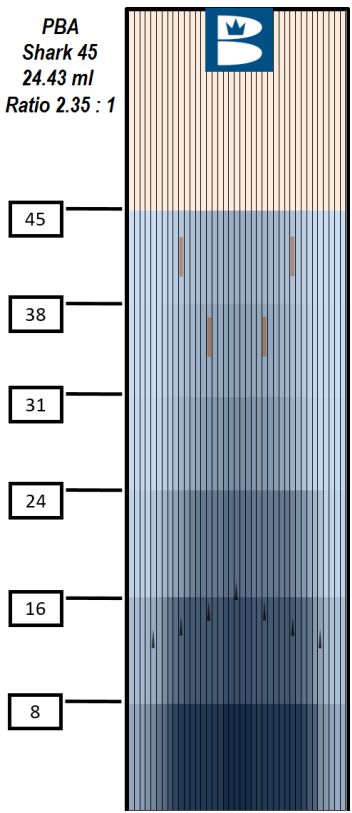

PBA SHARK CHAMPIONSHIP PRES. BY XTRA FRAME

WATCH LIVE ON **XF**
XTRAFRAME.TV

PBA
Shark 45
24.43 ml
Ratio 2.35 : 1

PBA SHARK CHAMPIONSHIP
pres. by Xtra Frame

WEDNESDAY, NOV. 15

Round of 16 - 6:30 p.m. ET
Round of 8 - 9 p.m. ET
LIVE on Xtra Frame